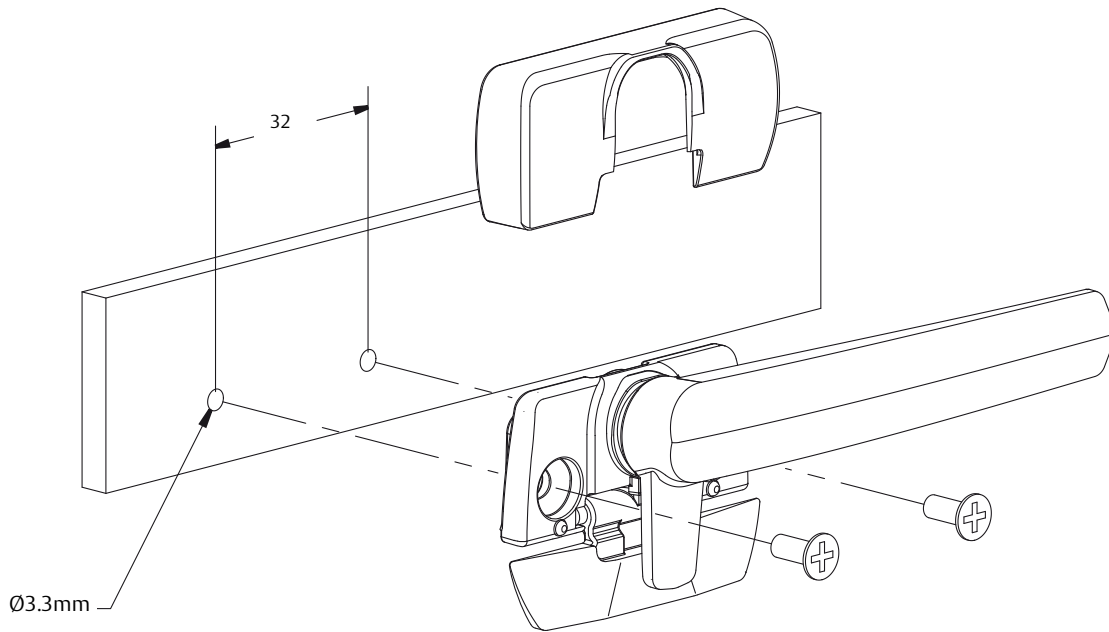

Aria Low Profile Confix

Window Fastener

INTERLOCK™

ASSA ABLOY

RES-FEY-017 0410NZ

ASSA ABLOY New Zealand Ltd.
PO Box 100407, North Shore
North Shore City 0745

6 Armstrong Road, Albany
North Shore City 0632
New Zealand

Within New Zealand:
Tel 09 415 8031
Fax 0800 478 297
www.assaabloy.co.nz

Outside New Zealand:
Tel +64 9 921 7630
Fax +64 9 921 6504
www.assaabloy.co.nz

ASSA ABLOY, the global leader
in door opening solutions.