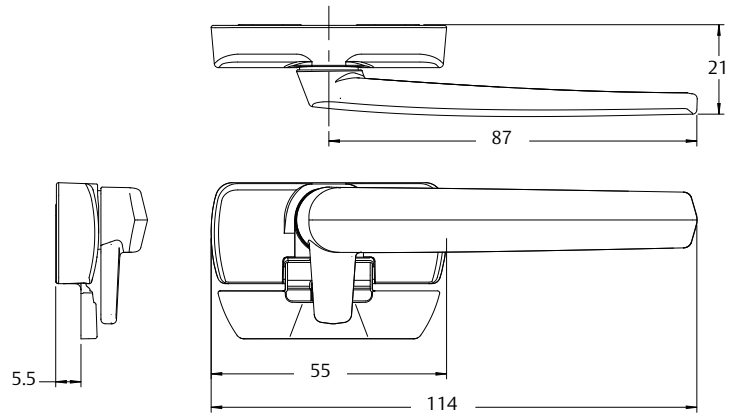

Aria Low Profile Confix

Window Fastener

INTERLOCK™

ASSA ABLOY

RES-FEY-017 0410NZ

ASSA ABLOY New Zealand Ltd.
PO Box 100407, North Shore
North Shore City 0745

6 Armstrong Road, Albany
North Shore City 0632
New Zealand

Within New Zealand:
Tel 09 415 8031
Fax 0800 478 297
www.assaabloy.co.nz

Outside New Zealand:
Tel +64 9 921 7630
Fax +64 9 921 6504
www.assaabloy.co.nz

ASSA ABLOY, the global leader
in door opening solutions.